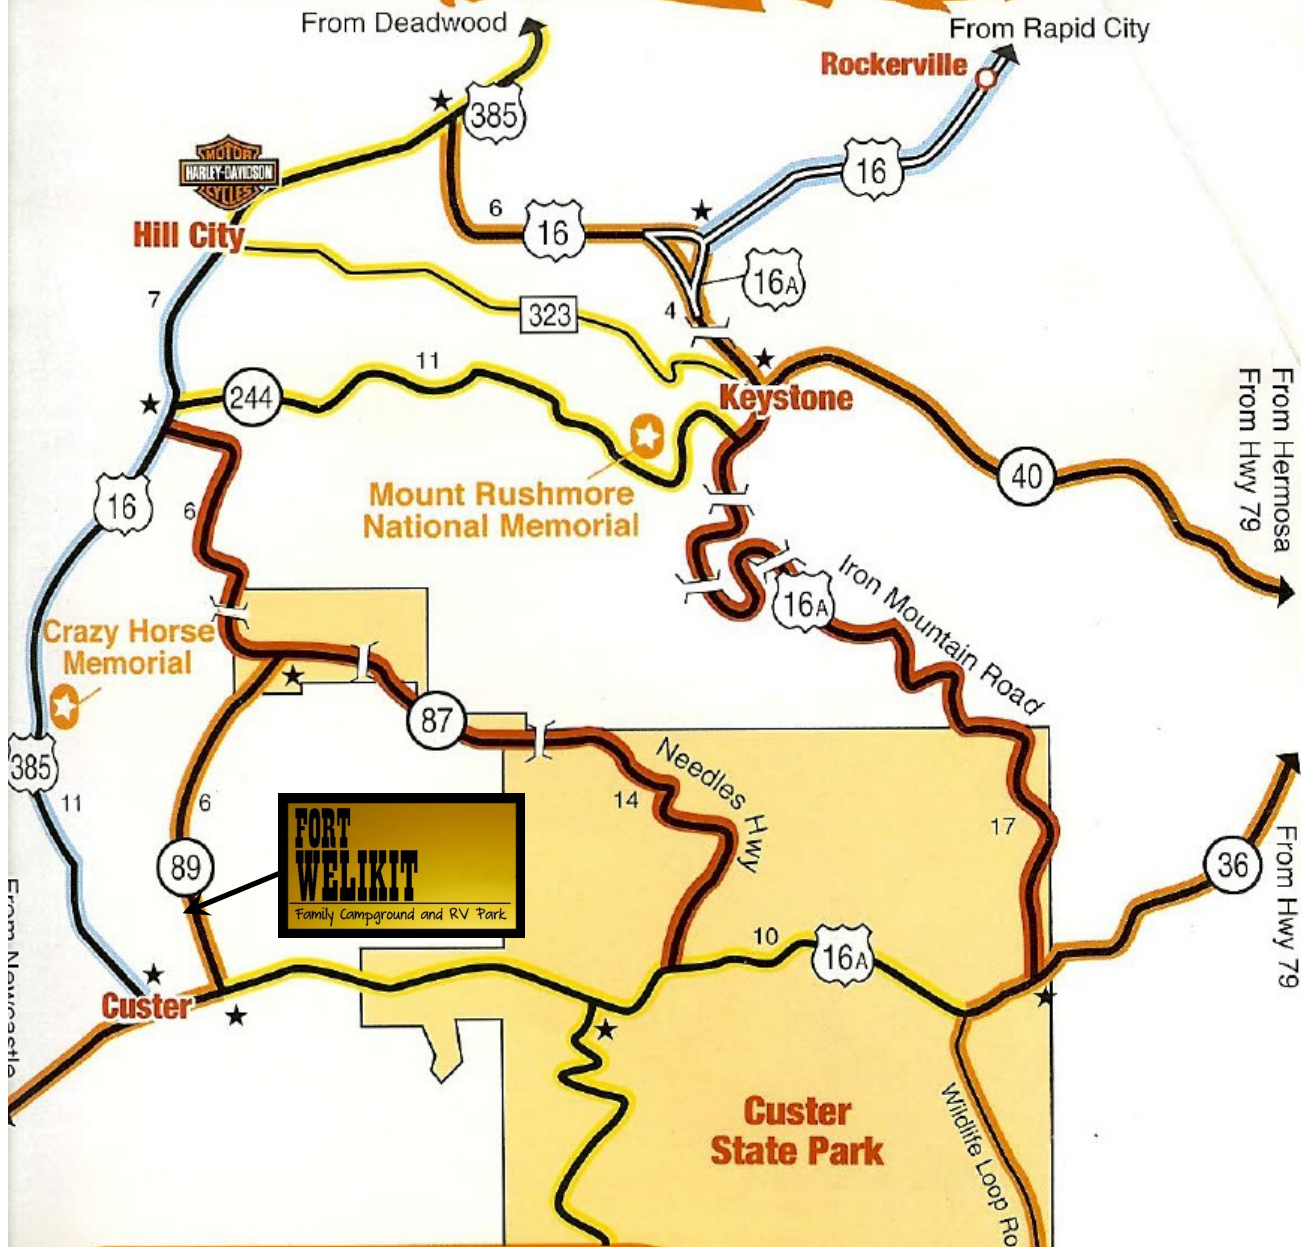

MOUNT RUSHMORE & CUSTER STATE PARK

MILEAGE ROUNDRIP
FROM RAPID CITY:

105 MILES

APPROX. TRAVEL TIME:

2.5 HRS

WWW.BLACKHILLSRV.COM